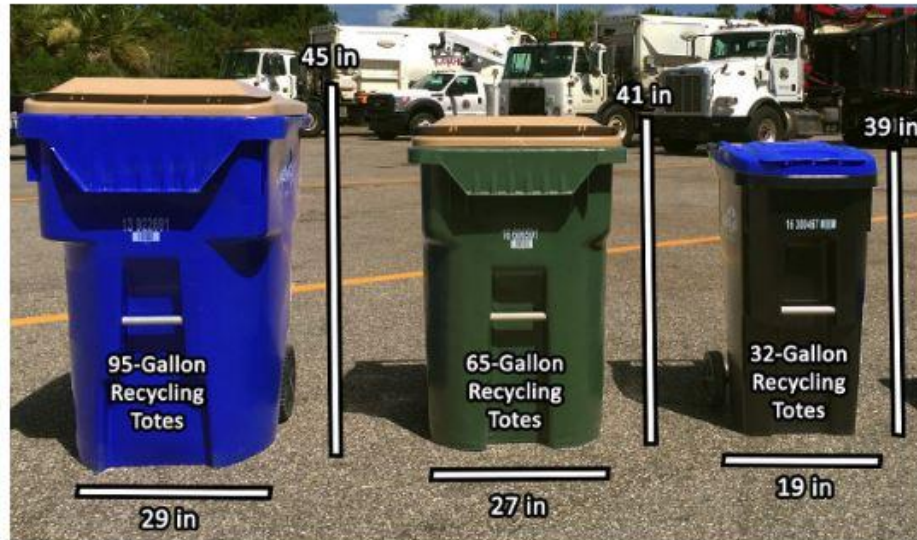

Public Works

Administration

Community Involvement

Contact Information

District Non-ad Valorem Assessment

Engineering

Environmental Services

Fleet Management

Flood Information

New Recycling Program

Operations

Projects

Road Bond Project

Solid Waste

New Recycling Program

Collection Schedule

Recycling Tote Selector

Residential

Commercial

Operational Funding

Solid Waste Holiday Collection Schedule

Reuse Resources

Stormwater Management

Street Lights

Government » City Services » Public Works » Solid Waste » New Recycling Program

RECYCLING TOTE SELECTOR

Font Size: [+](#) [-](#) [Share & Bookmark](#) [Feedback](#) [Print](#)

Please Note: Tote sizes must be selected by December 2, 2016. Once all totes are delivered, residents will be able to call Public Works to change sizes.

Please enter your street number and select correct street address:

Ex. Enter "4970" for "4970 City Hall Blvd", then select the correct address when it appears. Please do not include City, State, or Zip.

Choose tote size for commingled material (glass, bottles, cans):

- ☐ 32 Gallon
- ☒ 65 Gallon
- ☐ 95 Gallon